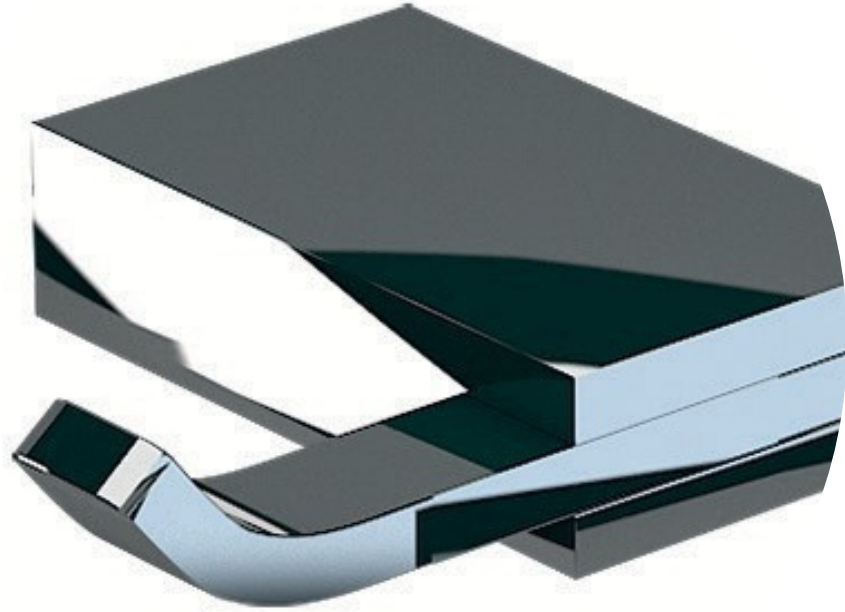

STL-C 1030 KAĞ HAVLULUK

STL-C 1020 İKİLİ ASKILIK

STL-C 1009 UZUN HAVLULUK

STL-C 1025 KAĞ.KAPAKSIZ

" BANYONUZUN YENİ YÜZÜ
THE NEW FACE OF YOUR BATHROOM "