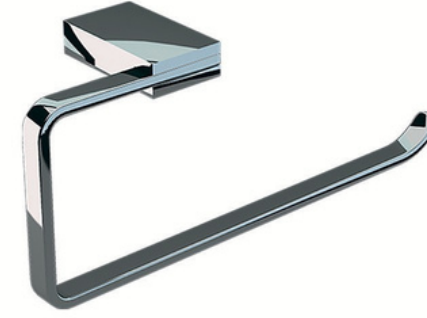

STL-C 1030 KAĞ HAVLULUK

STL-C 1020 İKİLİ ASKILIK

STL-C 1009 UZUN HAVLULUK

STL-C 1025 KAĞ.KAPAKSIZ

" BANYONUZUN YENİ YÜZÜ
THE NEW FACE OF YOUR BATHROOM "